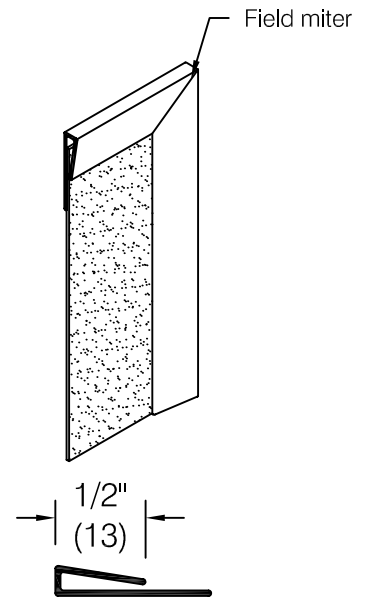

WALL COVERING WC-60B

Features:

- Class A fire rating
- Heavier gauges available
- Stock size 4'-0" (1219) x 8'-0" (2438) sheets
- Custom sizes are available (minimums apply)

Finishes:

- Manufacturer's standard colors
- Custom colors available

Mounting Options:

- Adhesive
Low VOC adhesive supplied separately

WC-99 Joint cover

WC-100 Inside corner
(90 to 135 degrees)

WC-101 Outside corner

WC-98 Top cap/End cap

deTerra is a registered trademark of Interfacial Solutions IP, LLC