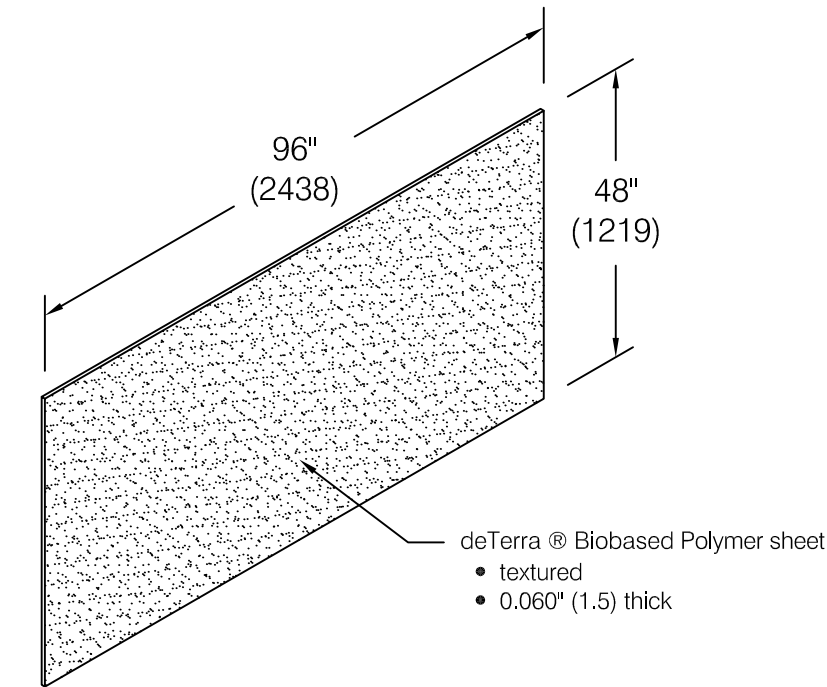

WALL COVERING WC-60B

Features:

- Class A fire rating
- Heavier gauges available
- Stock size 4'-0" (1219) x 8'-0" (2438) sheets
- Custom sizes are available (minimums apply)

Finishes:

- Manufacturer's standard colors
- Custom colors available

Mounting Options:

- Adhesive
Low VOC adhesive supplied separately

WC-99 Joint cover

WC-100 Inside corner
(90 to 135 degrees)

WC-101 Outside corner

WC-98 Top cap/End cap

deTerra is a registered trademark of Interfacial Solutions IP, LLC