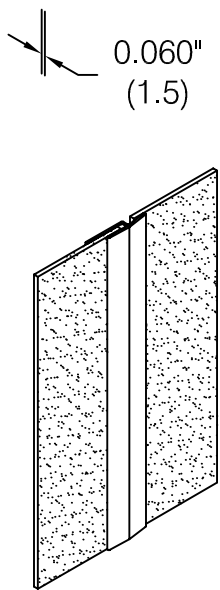

WALL COVERING WC-60B

Features:

- Class A fire rating
- Heavier gauges available
- Stock size 4'-0" (1219) x 8'-0" (2438) sheets
- Custom sizes are available (minimums apply)

Finishes:

- Manufacturer's standard colors
- Custom colors available

Mounting Options:

- Adhesive
Low VOC adhesive supplied separately

WC-99 Joint cover

WC-100 Inside corner
(90 to 135 degrees)

WC-101 Outside corner

WC-98 Top cap/End cap

deTerra is a registered trademark of Interfacial Solutions IP, LLC