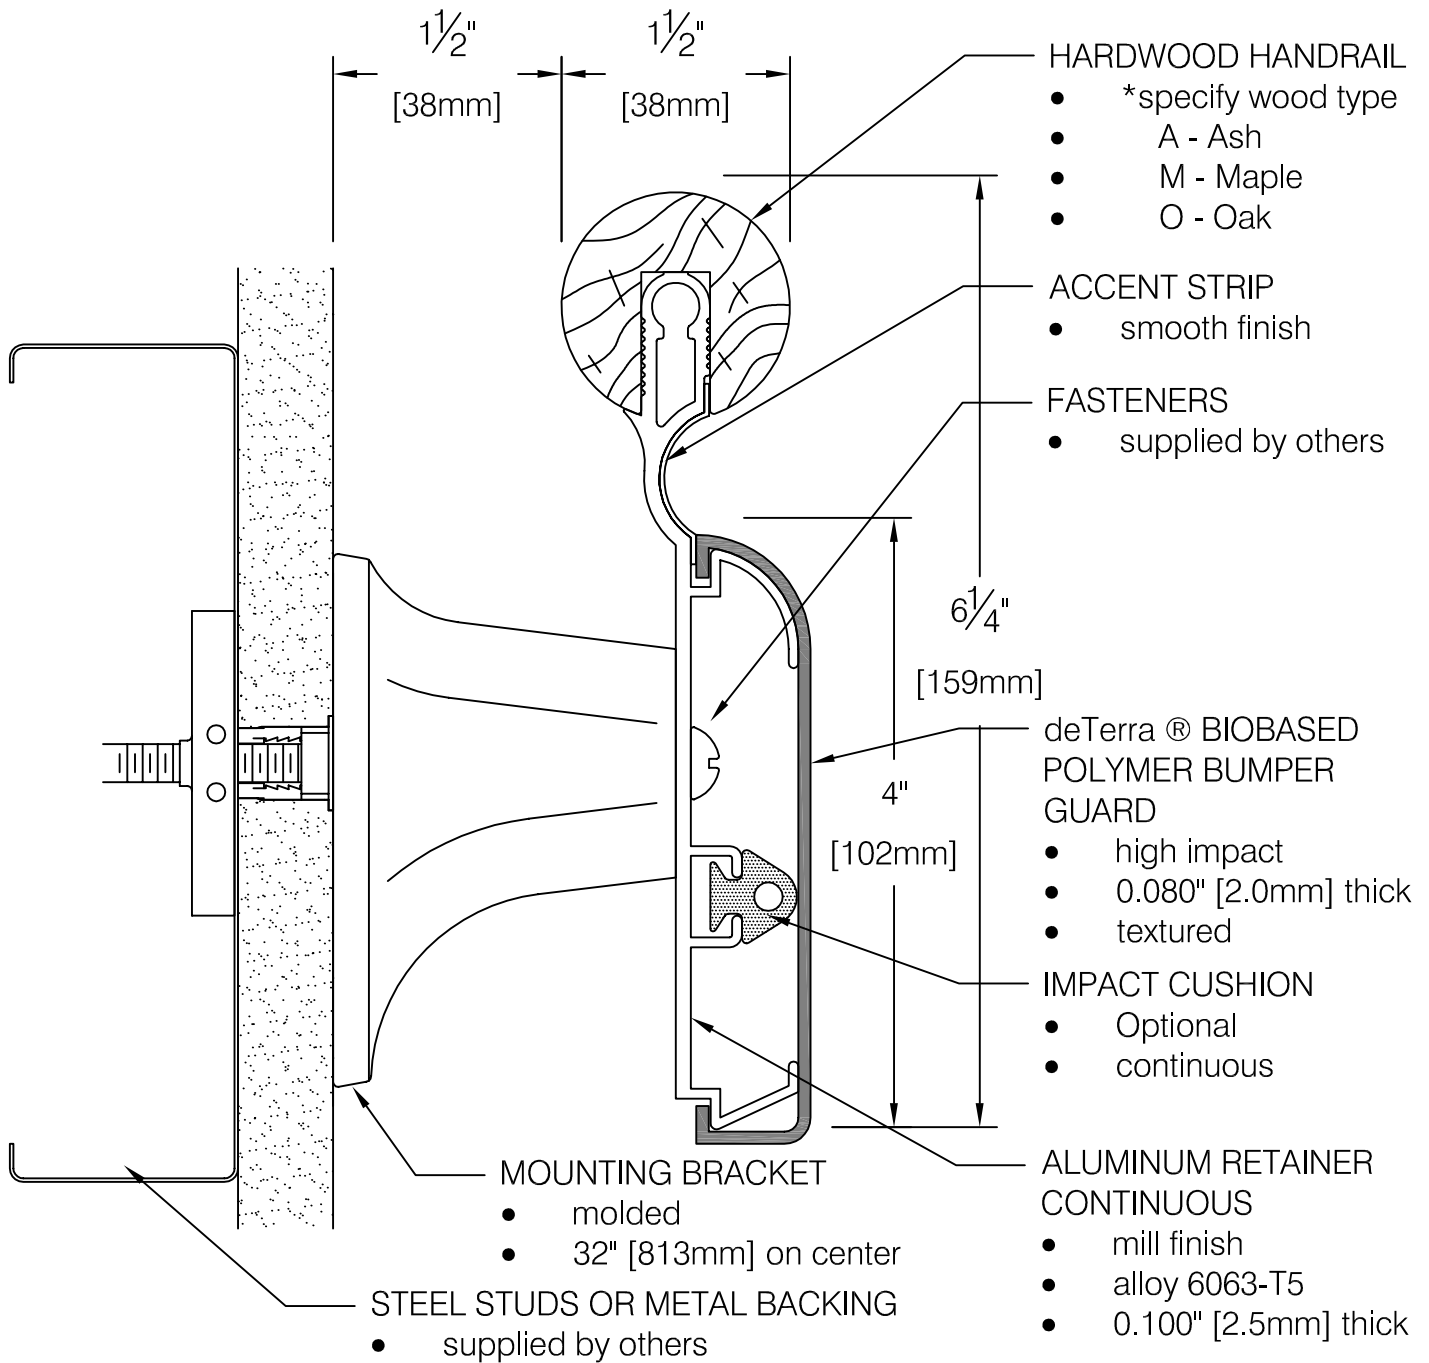

HANDRAIL BR-400CB

RELATED PARTS NOT SHOWN
 LEFT-HAND RETURN
 RIGHT-HAND RETURN
 OUTSIDE CORNER
 *INSIDE CORNER FIELD MITERED

DATE:	CUSTOMER:	WD TYP	PART	QTY	COLOR
REP:	 www.alpararch.com 612-721-0156 P.O. Box 17207 Minneapolis, MN 55417-0156				
PROJECT:					
JOB #:					
ISSUE DATE: MAY 2012					
REV #:		Alpar Architectural Products, LLC			